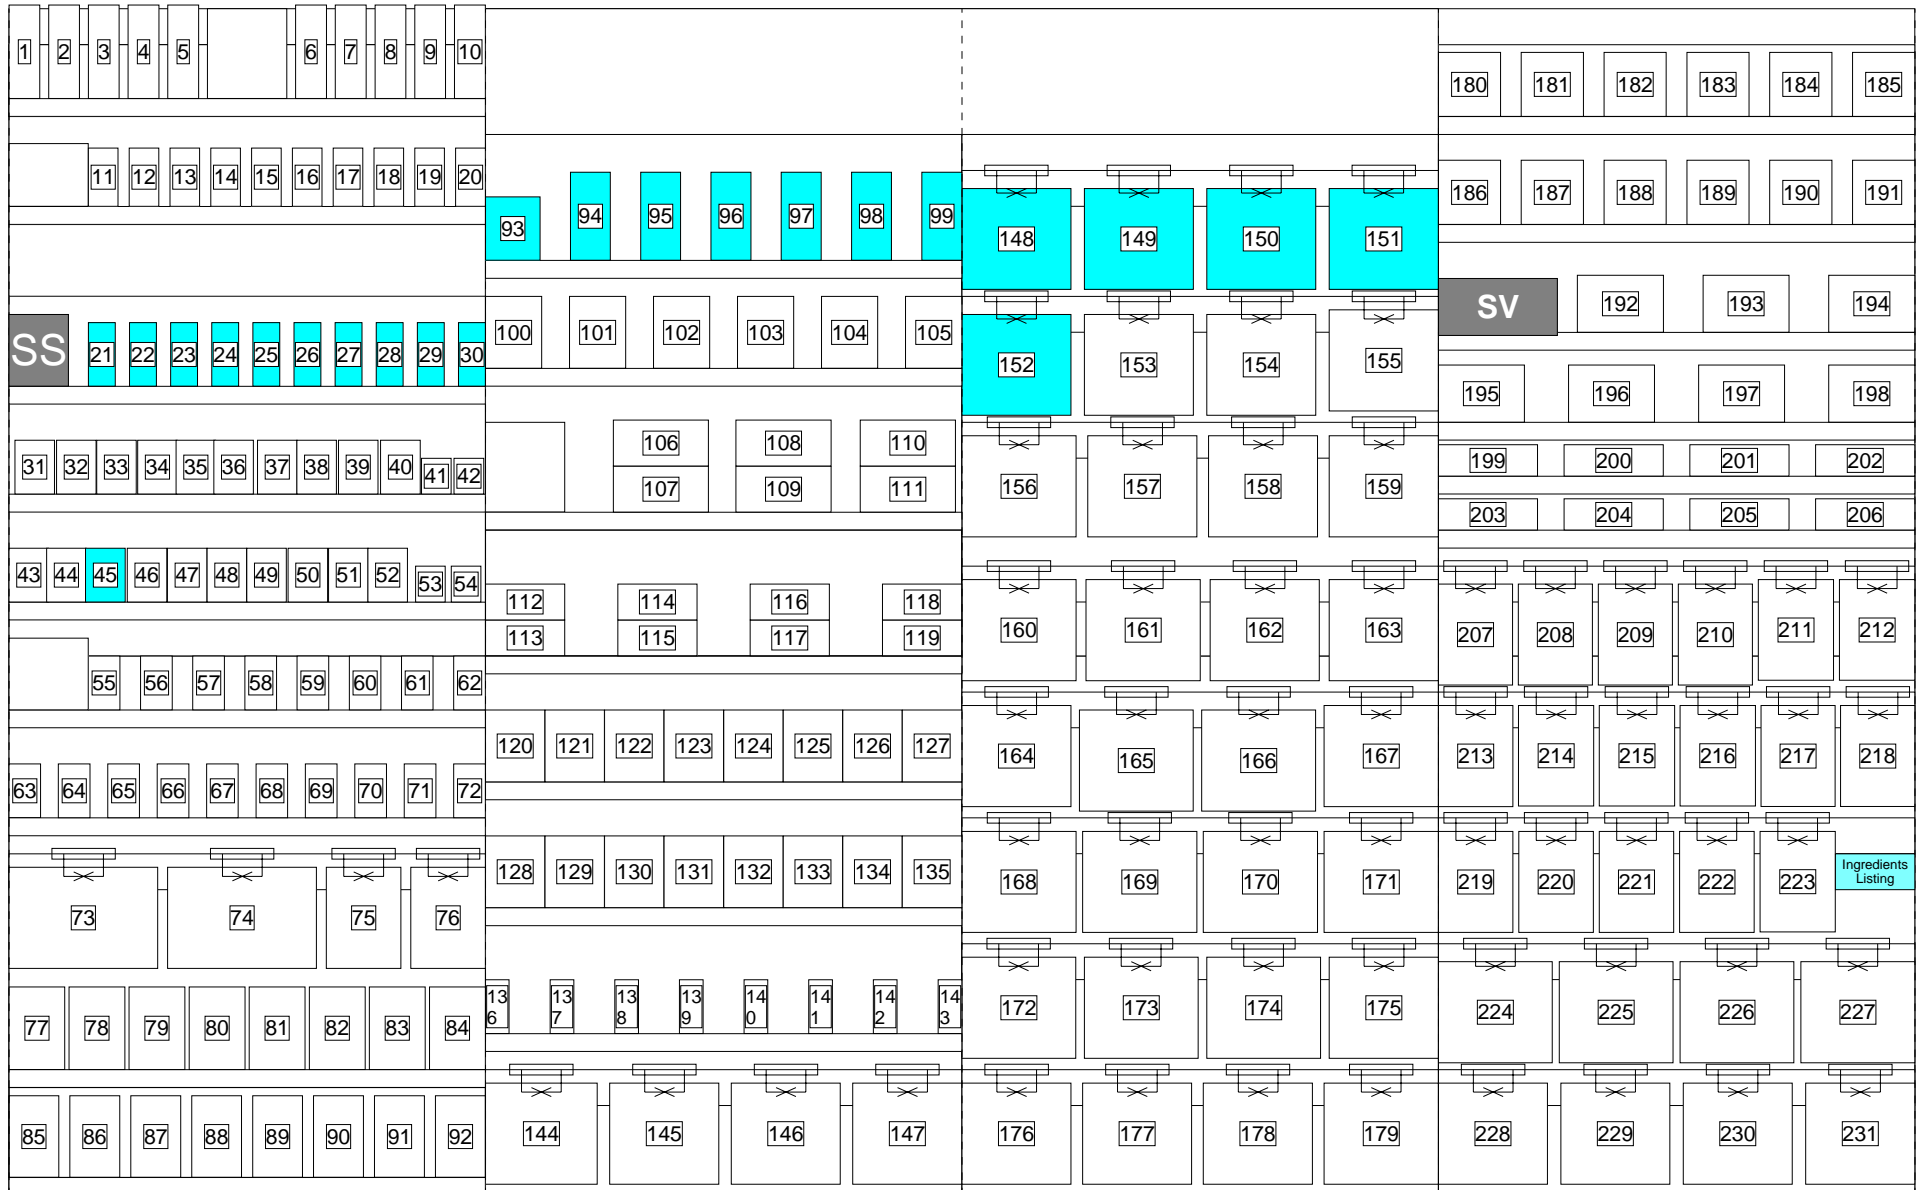

POSITION REPORT

Category Mgmt. Dept.9/18/2015

WEIS 4' X 66" MAYBELLINE URBAN WALL PLANOGRAM
Spring 2016

WES466U_IS16.psa

SS 24 HR LIP TRAY 1.1					
Height = 1.00 in; Width = 12.00 in; Depth = 10.00 in					
Loc. ID	Facings	UPC	Description	Shade	Plano Code
1	1	041554237726	SS 2 STEP 24 HR LIPCOLOR	Everlasting Wine	005
2	1	041554237740	SS 2 STEP 24 HR LIPCOLOR	All Day Cherry	015
3	1	041554237801	SS 2 STEP 24 HR LIPCOLOR	Wear On Wildberry	045
4	1	041554237818	SS 2 STEP 24 HR LIPCOLOR	Unlimited Raisin	050
5	1	041554237825	SS 2 STEP 24 HR LIPCOLOR	Perpetual Plum	055
6	1	041554237863	SS 2 STEP 24 HR LIPCOLOR	Berry Persistent	075
7	1	041554237894	SS 2 STEP 24 HR LIPCOLOR	Timeless Rose	090
8	1	041554237931	SS 2 STEP 24 HR LIPCOLOR	So Pearly Pink	110
9	1	041554237948	SS 2 STEP 24 HR LIPCOLOR	Forever Chestnut	115
10	1	041554237955	SS 2 STEP 24 HR LIPCOLOR	Always Heather	120

SS 14HR LIP TRAY 1.1					
Height = 1.00 in; Width = 12.00 in; Depth = 10.00 in					
Loc. ID	Facings	UPC	Description	Shade	Plano Code
11	1	041554273168	SS 14 HR LIPSTICK	Perpetual Peony	5
12	1	041554273175	SS 14 HR LIPSTICK	Ultimate Blush	10
13	1	041554273250	SS 14 HR LIPSTICK	Pout Out Pink	12
14	1	041554273199	SS 14 HR LIPSTICK	Eternal Rose	20
15	1	041554273212	SS 14 HR LIPSTICK	Never Ending Nude	30
16	1	041554273304	SS 14 HR LIPSTICK	Keep Me Coral	55
17	1	041554273267	SS 14 HR LIPSTICK	Ravishing Rouge	65
18	1	041554273311	SS 14 HR LIPSTICK	Infinite Iris	80
19	1	041554273328	SS 14 HR LIPSTICK	Till Mauve Do Us Part	85
20	1	041554273335	SS 14 HR LIPSTICK	Please Stay Plum	95

CS LIQUID VIVID MATTE TRAY 1.1					
Height = 1.00 in; Width = 12.00 in; Depth = 10.00 in					
Loc. ID	Facings	UPC	Description	Shade	Plano Code
21	1	041554459692	COLOR SENSATIONAL LIQUID MATTE	Nude Thrill	5
22	1	041554459708	COLOR SENSATIONAL LIQUID MATTE	Nude Flush	10
23	1	041554459715	COLOR SENSATIONAL LIQUID MATTE	Pink Charge	15
24	1	041554459722	COLOR SENSATIONAL LIQUID MATTE	Electric Pink	20
25	1	041554459739	COLOR SENSATIONAL LIQUID MATTE	Orange Shot	30
26	1	041554459746	COLOR SENSATIONAL LIQUID MATTE	Berry Boost	40
27	1	041554459753	COLOR SENSATIONAL LIQUID MATTE	Fuchsia Ecstasy	25
28	1	041554459760	COLOR SENSATIONAL LIQUID MATTE	Rebel Red	35
29	1	041554459777	COLOR SENSATIONAL LIQUID MATTE	Possessed Plum	50
30	1	041554459784	COLOR SENSATIONAL LIQUID MATTE	Vivid Violet	45

Color Sen Lip Tray 1.2 PINK/BUFF					
Height = 1.00 in; Width = 12.00 in; Depth = 10.00 in					
Loc. ID	Facings	UPC	Description	Shade	Plano Code
31	1	041554198225	COLOR SEN LIPSTICK	Pink Sand	5
32	1	041554198232	COLOR SEN LIPSTICK	Born With It	15
33	1	041554248913	COLOR SEN LIPSTICK	Pink & Proper	20
34	1	041554198300	COLOR SEN LIPSTICK	Pink Wink	105
35	1	041554408485	COLOR SEN BUFFS	BARE ALL	910
36	1	041554408515	COLOR SEN BUFFS	BLUSHING BEIGE	915
37	1	041554408546	COLOR SEN BUFFS	NUDE LUST	920
38	1	041554408553	COLOR SEN BUFFS	MAPLE KISS	925
39	1	041554408492	COLOR SEN BUFFS	TRUFFLE TEASE	930
40	1	041554413243	COLOR SEN BUFFS	SIN-A-MON	935
41	1	041554203271	COLOR SEN LIP LINER	Rose	5
42	1	041554203288	COLOR SEN LIP LINER	Nude	20

Color Sen Lip Tray 2.2 PLUM					
Height = 1.00 in; Width = 12.00 in; Depth = 10.00 in					
Loc. ID	Facings	UPC	Description	Shade	Plano Code
43	1	041554283426	COLOR SEN LIPSTICK	Blissful Berry	410
44	1	041554283433	COLOR SEN LIPSTICK	Deepest Cherry	420
45	1	041554470994	COLOR SEN LIPSTICK	Romantic Rose	450
46	1	041554294972	COLOR SEN LIP VIVIDS	BRAZEN BERRY	905
47	1	041554198423	COLOR SEN LIPSTICK	On The Mauve	445
48	1	041554198515	COLOR SEN LIPSTICK	Are You Red-dy	625
49	1	041554248906	COLOR SEN LIPSTICK	Red Revolution	630

Prepared by: Loreal CPD Category Management

Door Count as of Print Date: 1

FULL WALL

Page: 8 of 13